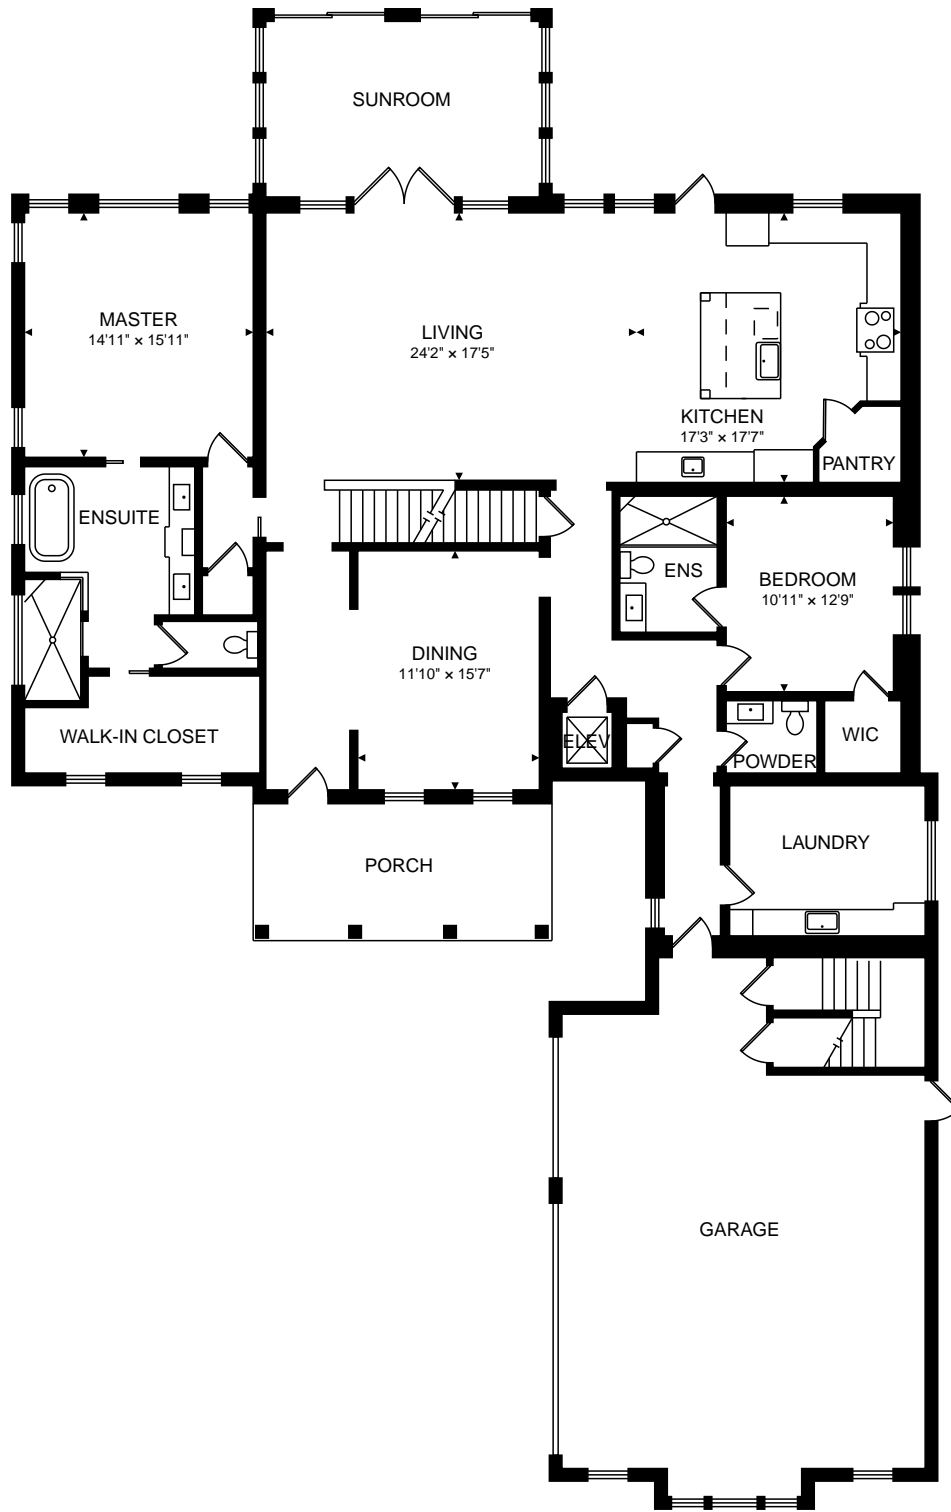

# WHITE OAK

MAIN  
2701 sq ft

TOTAL  
5375 sq ft

CAPTURED ON: 12 SEP 2018

DIMENSIONS, AREAS, LAYOUTS AND DETAILS ARE APPROXIMATE  
AND SHOULD BE CONSIDERED ILLUSTRATIVE ONLY.

SECOND  
1885 sq ft

LOFT  
789 sq ft

TOTAL  
5375 sq ft

CAPTURED ON: 12 SEP 2018  
DIMENSIONS, AREAS, LAYOUTS AND DETAILS ARE APPROXIMATE  
AND SHOULD BE CONSIDERED ILLUSTRATIVE ONLY.