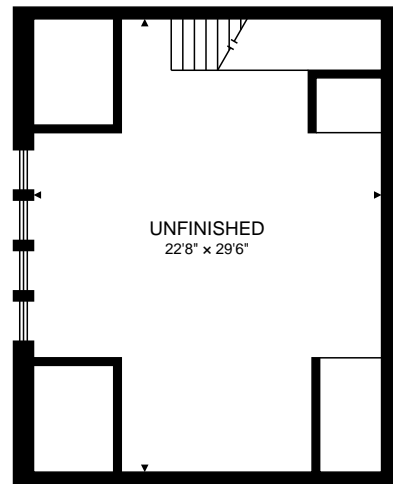

# WHITE OAK

MAIN  
2701 sq ft

TOTAL  
5375 sq ft

CAPTURED ON: 12 SEP 2018

DIMENSIONS, AREAS, LAYOUTS AND DETAILS ARE APPROXIMATE  
AND SHOULD BE CONSIDERED ILLUSTRATIVE ONLY.

SECOND  
1885 sq ft

LOFT  
789 sq ft

TOTAL  
5375 sq ft

CAPTURED ON: 12 SEP 2018  
DIMENSIONS, AREAS, LAYOUTS AND DETAILS ARE APPROXIMATE  
AND SHOULD BE CONSIDERED ILLUSTRATIVE ONLY.