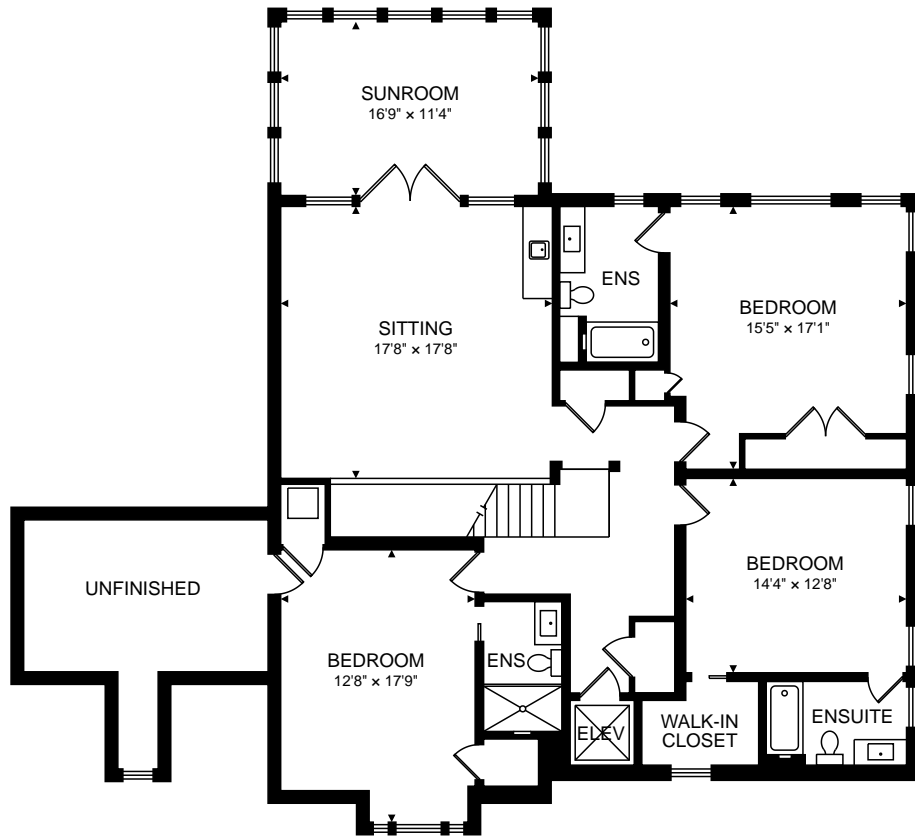

# WHITE OAK

MAIN  
2701 sq ft

TOTAL  
5375 sq ft

CAPTURED ON: 12 SEP 2018

DIMENSIONS, AREAS, LAYOUTS AND DETAILS ARE APPROXIMATE  
AND SHOULD BE CONSIDERED ILLUSTRATIVE ONLY.

SECOND  
1885 sq ft

LOFT  
789 sq ft

TOTAL  
5375 sq ft

CAPTURED ON: 12 SEP 2018  
DIMENSIONS, AREAS, LAYOUTS AND DETAILS ARE APPROXIMATE  
AND SHOULD BE CONSIDERED ILLUSTRATIVE ONLY.