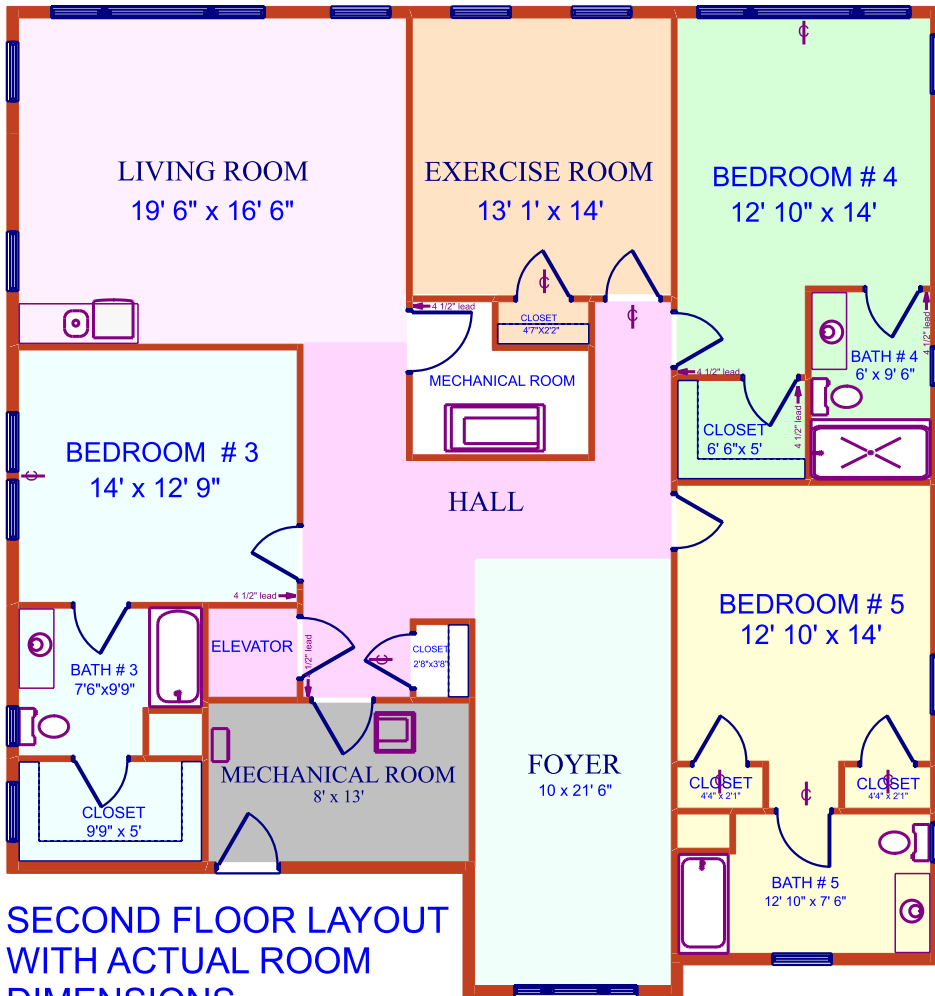

AREA SCHEDULE		
NAME	COLOR	AREA
Conditioned Space	Blue	2282.1 sq. ft.
Garage	Green	775.1 sq. ft.
Porch	Red	175.3 sq. ft.
Screen room	Grey	129.6 sq. ft.

MAIN FLOOR LAYOUT WITH ACTUAL ROOM DIMENSIONS

33 SEA MARSH ROAD

SECOND FLOOR LAYOUT WITH ACTUAL ROOM DIMENSIONS

AREA SCHEDULE		
NAME	COLOR	AREA
Conditioned Space		1829.0 sq ft.

33 SEA MARSH