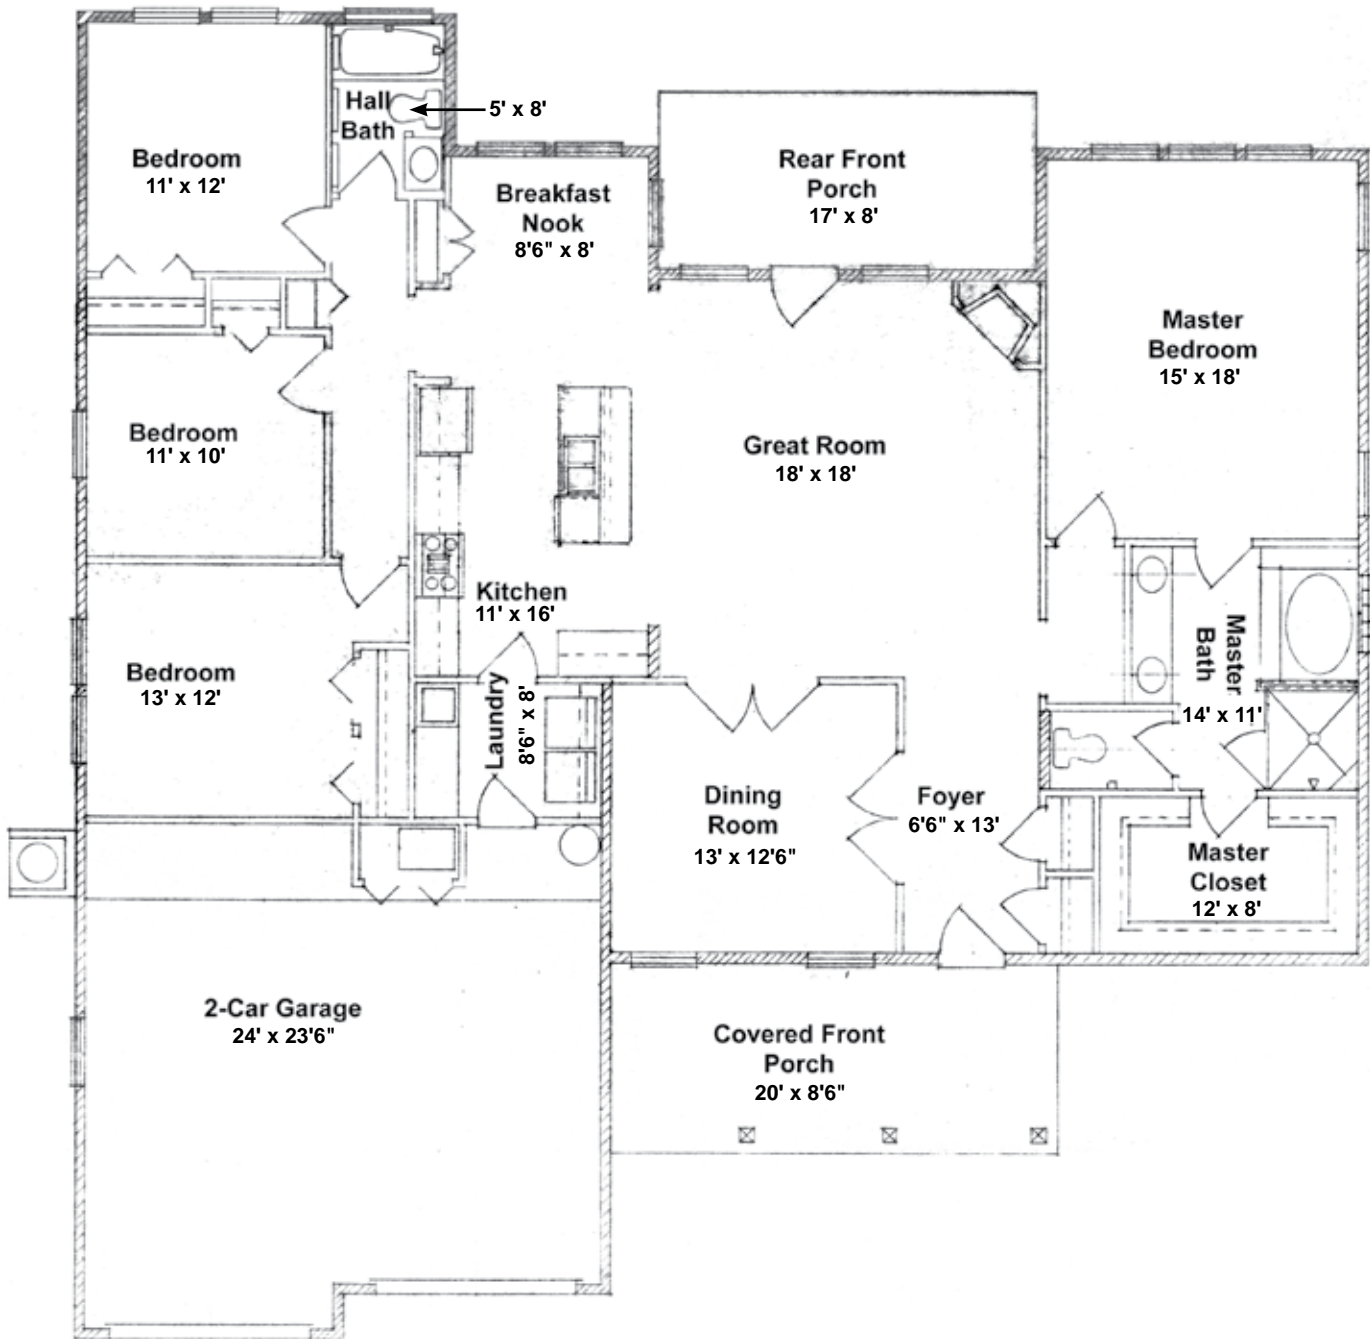

The Amelia

KDI

CUSTOM HOME BUILDER

Please Contact TED KOSTICH
at 904-753-2910 for more home plan options